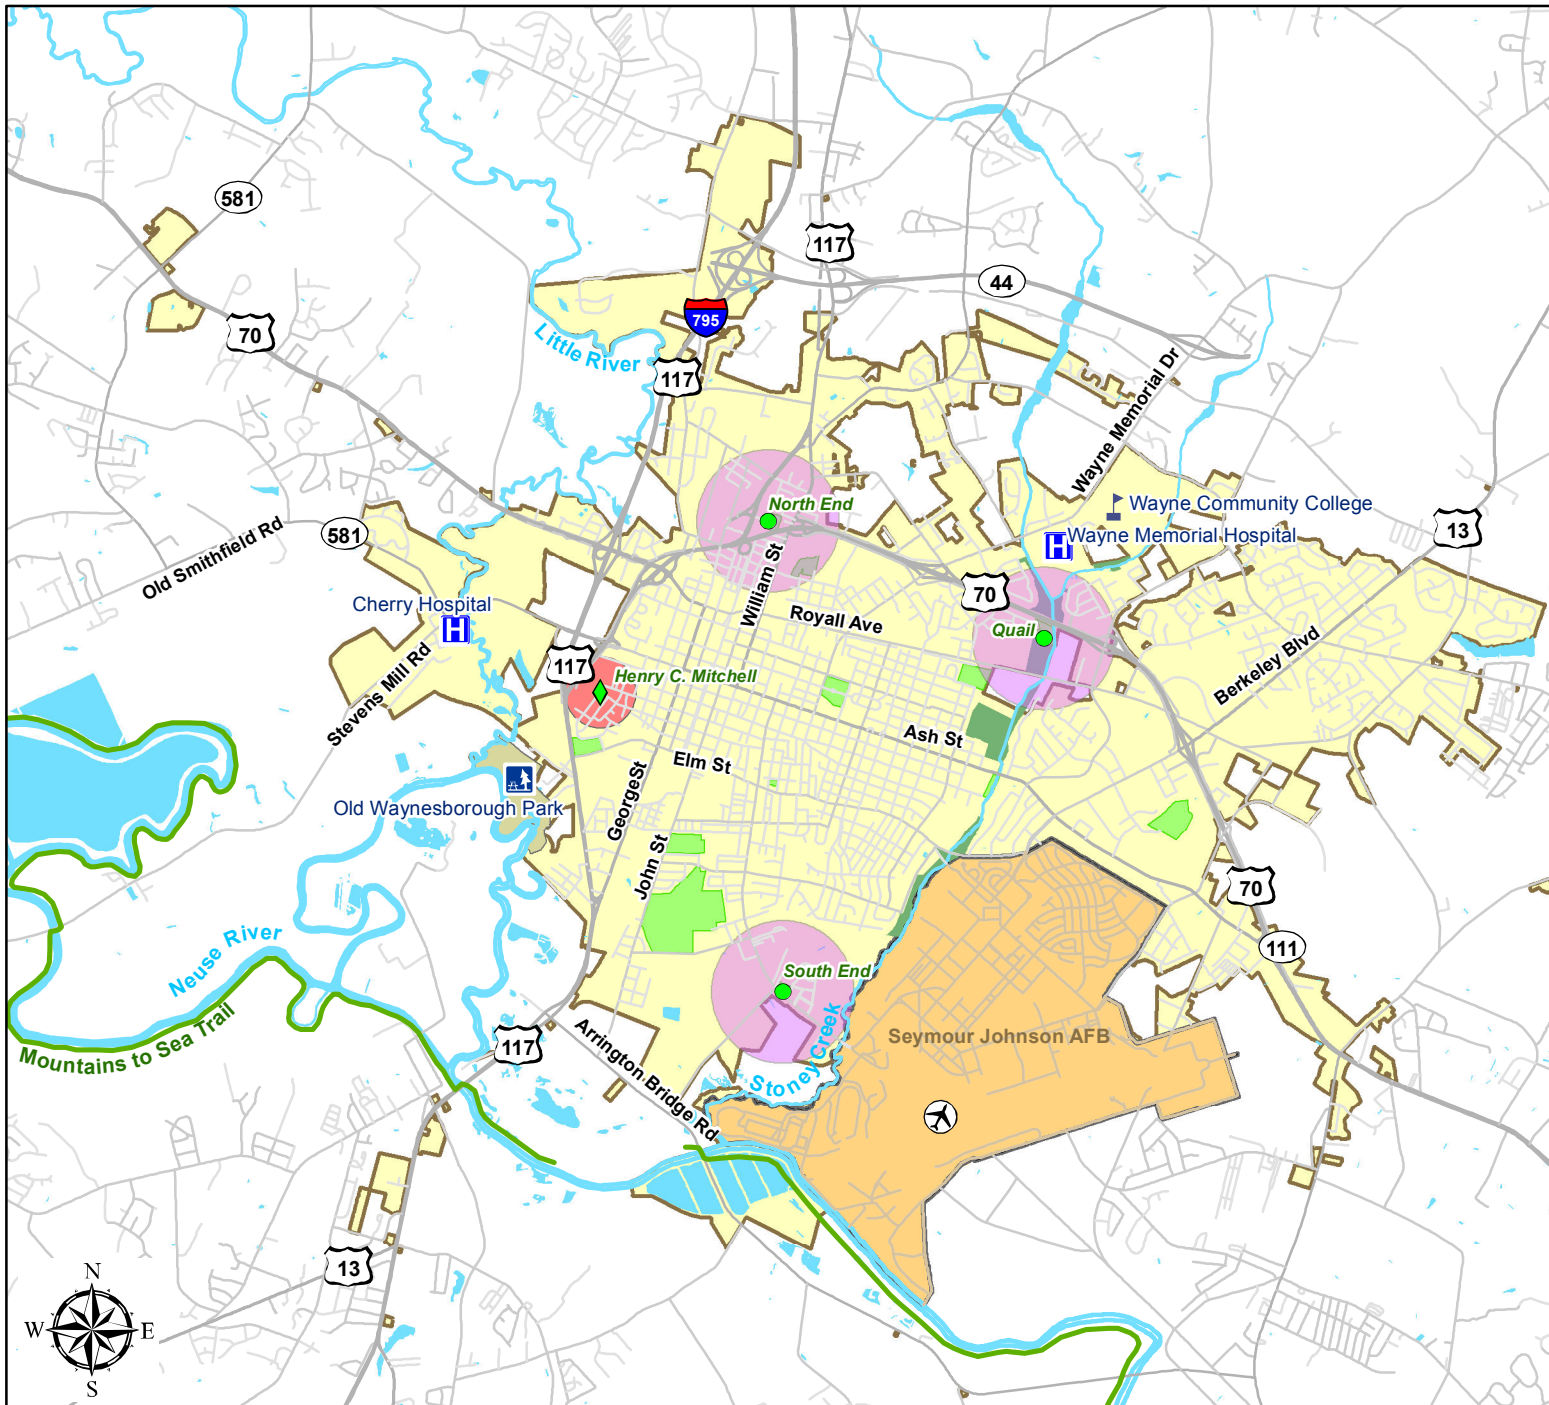

Goldsboro Parks & Recreation Facilities

Goldsboro Park Locations

Park Types

- Mini-Park
- Neighborhood Park
- Goldsboro Parks (parcels)
- City-Owned Parcels/ Stoney Creek
- Mountains To Sea Trail
- Rivers
- Lakes / Ponds
- Goldsboro City Limits
- Seymour Johnson AFB

Park Service Radius

- Mini-Park (1/4 mile)
- Neighborhood Park (1/2 mile)

1 inch = 1 mile

Maps prepared December 13, 2012
 by Charlyne Smith
 Recreation Resources Service
 Spatial Data from Wayne County GIS,
 State of NC, NC OneMap