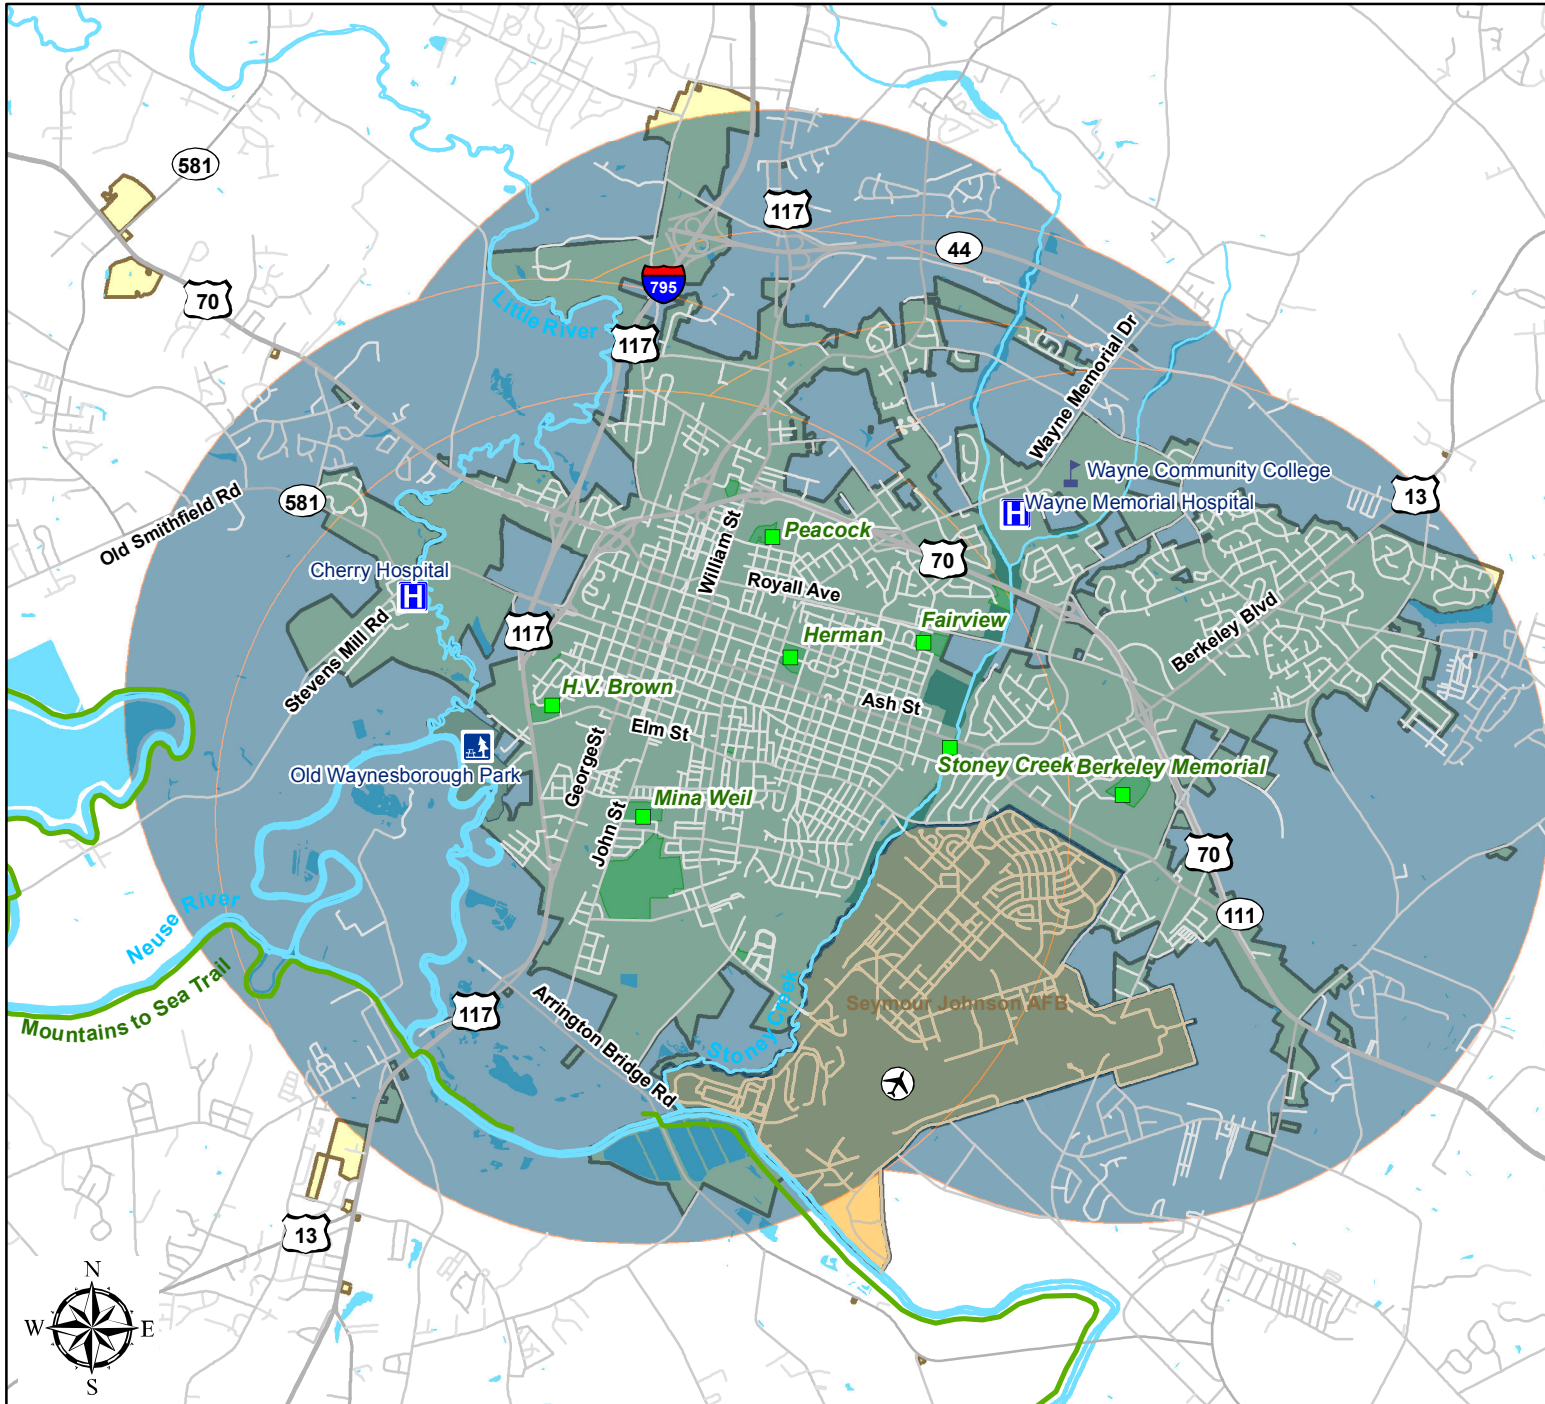

Goldsboro Parks & Recreation Facilities

Goldsboro Park Locations

Park Types

- Community
- Goldsboro Parks (parcels)
- City-Owned Parcels/ Stoney Creek
- Mountains To Sea Trail
- Rivers
- Lakes / Ponds
- Goldsboro City Limits
- Seymour Johnson AFB

Park Service Radius

- Community Park (3 mile)

1 inch = 1 mile

Maps prepared December 13, 2012
 by Charlyne Smith
 Recreation Resources Service
 Spatial Data from Wayne County GIS,
 State of NC, NC OneMap